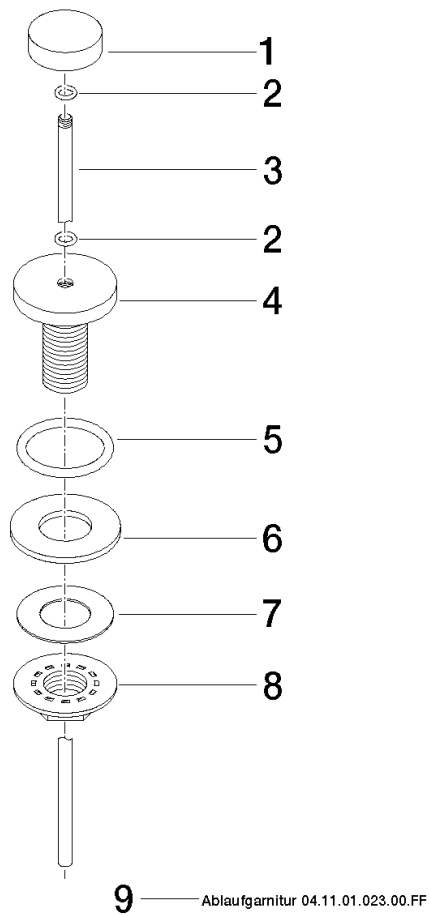

Basin Waste with knob for deck mounting 1 1/4" - Chrome

IMO

10 200 970

- 1 1/4" pop-up waste

Only suitable for basins with an overflow.

Fits: IMO, LULU, MADISON, MEM, TARA, CL.1, LISSÉ, VAIA, META, CYO

	Chrome	10 200 970-00 0010
	Brushed Platinum	10 200 970-06 0010
	Platinum	10 200 970-08 0010
	Durabress (23kt Gold)	10 200 970-09 0010
	Dark Chrome	10 200 970-19 0010
	Light Gold	10 200 970-26 0010
	Brushed Light Gold	10 200 970-27 0010
	Brushed Durabress (23kt Gold)	10 200 970-28 0010
	Matte Black	10 200 970-33 0010
	Brushed Bronze	10 200 970-42 0010
	Brushed Champagne (22kt Gold)	10 200 970-46 0010
	Champagne (22kt Gold)	10 200 970-47 0010
	Brushed Chrome	10 200 970-93 0010
	Brushed Dark Platinum	10 200 970-99 0010

Basin Waste with knob for deck mounting 1 1/4" - Chrome

IMO

10 200 970

10 200 970

Parts for other finishes can be found here: [Brushed](#) [Platinum](#)

Spare parts list

No.	Item Number	Name	Quantity used	Delivery time
1	09 21 33 001-00	handle	1	10
2	09 14 10 007 90	seal	2	2
3	09 31 09 004-00	pull-rod	1	10
4	09 18 40 022-00	sleeve	1	10
5	09 14 10 095 90	seal	1	2
6	09 14 05 012 90	seal	1	2
7	09 14 40 001 90	seal	1	60
8	09 23 10 010 90	nut	1	2
9	90 11 01 023 00-00	pop-up waste	1	10